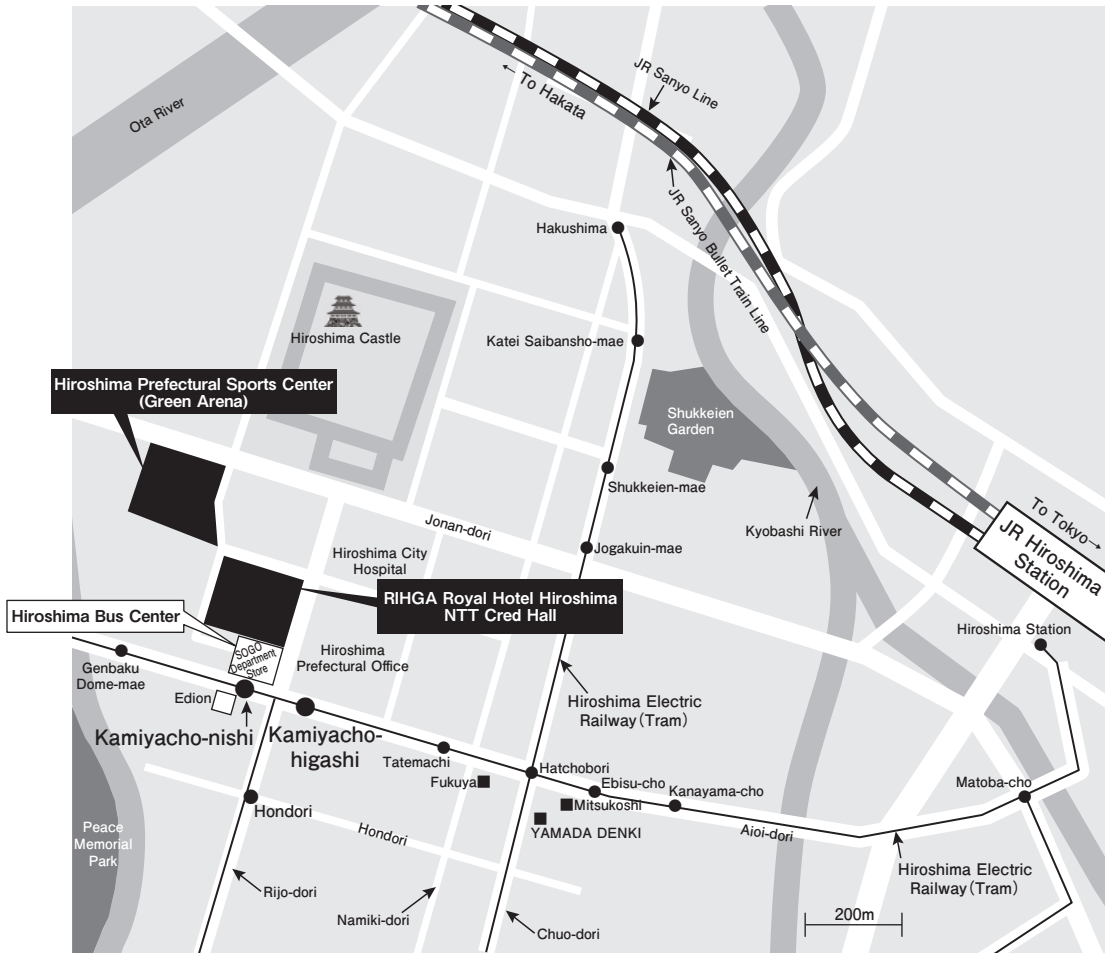

# 【Access Map】

# 【Hotel Map】

Please refer to the next page for the name of hotels.

HOTEL	No.
RIHGA Royal Hotel Hiroshima	1
Chisun Hotel Hiroshima	2
Hiroshima Tokyu REI Hotel <former : TokyuBizfort>	3
Hotel JAL City Hiroshima	4
Sheraton Hiroshima Hotel	5
Hotel Granvia Hiroshima	6
Comfort Hotel Hiroshima Otemachi	7
Comfort Hotel Hiroshima Heiwa-Odori	8
Daiwa Roynet Hotel Hiroshima	9
KKR Hotel Hiroshima	10
Court Hotel Hiroshima	11
Dormy Inn Hiroshima	12
Blue Wave Inn Hiroshima	13
Unizo Inn Hiroshima	14
Sejour Fujita	15
Toyoko-Inn Hiroshima-Eki-Minamiguchi	16
ASTERPLAZA	17
Hiroshima City Bunka Koryu Kaikan	18
Hiroshima Rich Hotel Namiki-Dori	19
Park Side Hotel Hiroshima Heiwa-Koen-mae	20
Hiroshima Pacific Hotel	21
AREE Hotel Hiroshima Namiki-Dori	22
Hotel FLEX	23
Mielparque Hiroshima	24
Urbain Hiroshima Central	25
Hotel Provence'21 Hiroshima	26
Hiroshima-Sunplaza	27
Hiroshima Diamond Hotel	28

# 【Venue Map】

\*Please avoid using personal vehicles to reach the venue since there is no designated parking area for JSOG2017.  
 \*Since there is no pedestrian crossing on Kamiyacho intersection, please pass through the underground walkway.