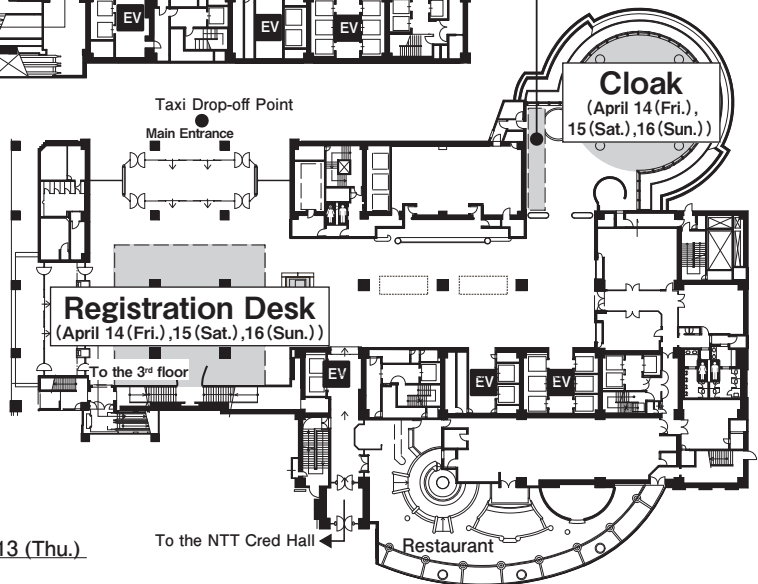

*To Hiroshima Prefectural Sports Center, please walk through the Connecting passage from the B1F.

*Please take the elevator at Pacela (1F) up to the NTT Cred Hall.

※Registration desk is not open on April 13 (Thu.) at RIHGA Royal Hotel.