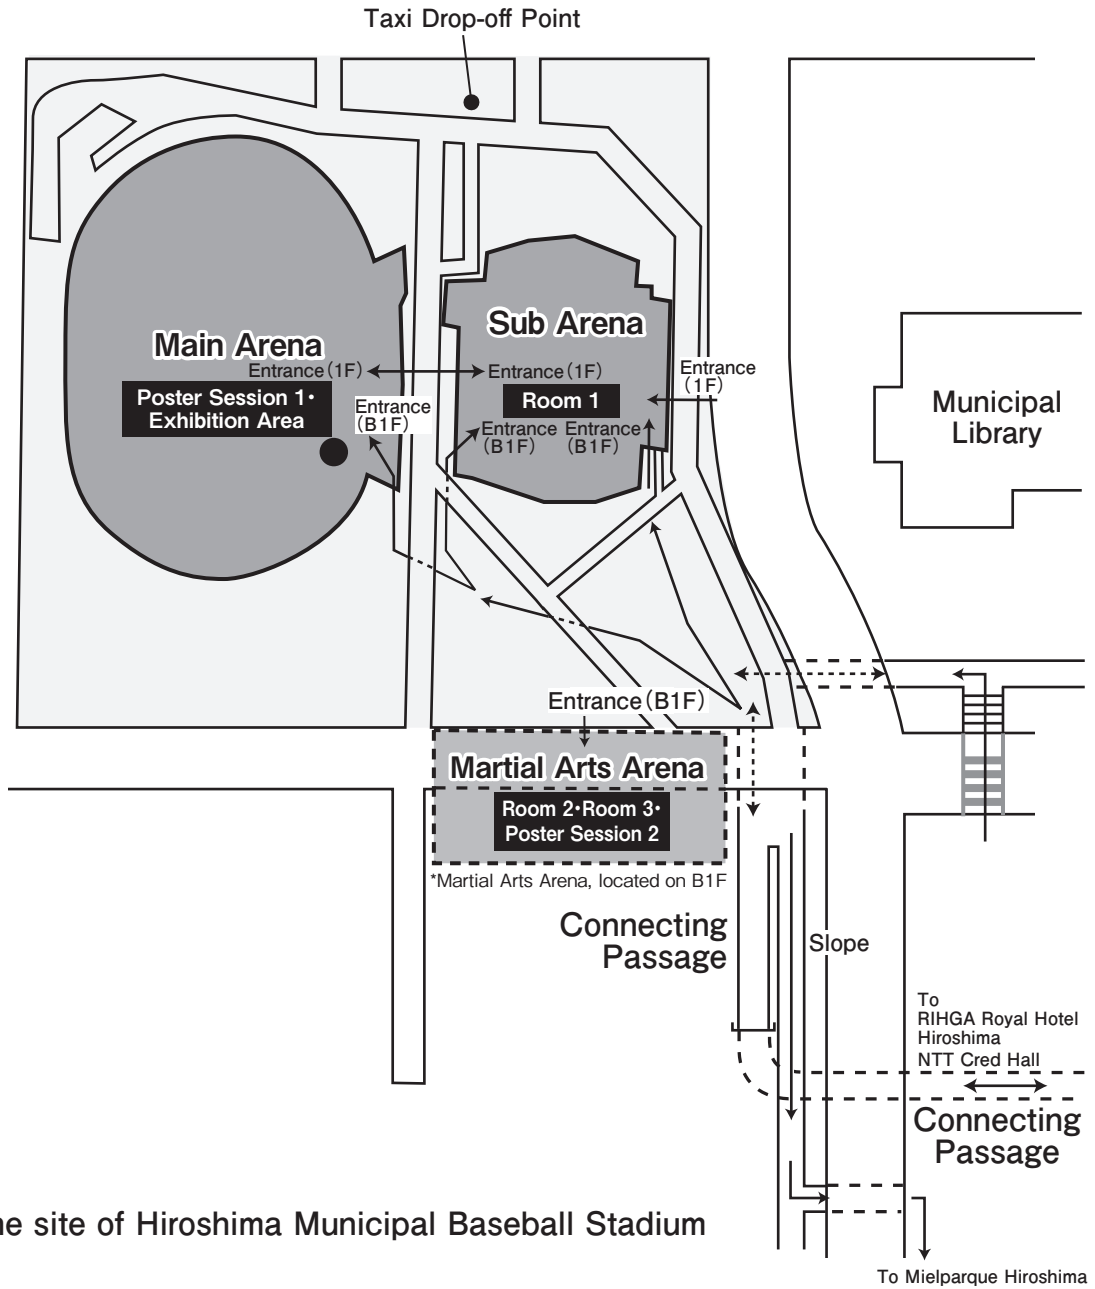

【Facility Map】

Hiroshima Prefectural Sports Center (Green Arena)

The site of Hiroshima Municipal Baseball Stadium