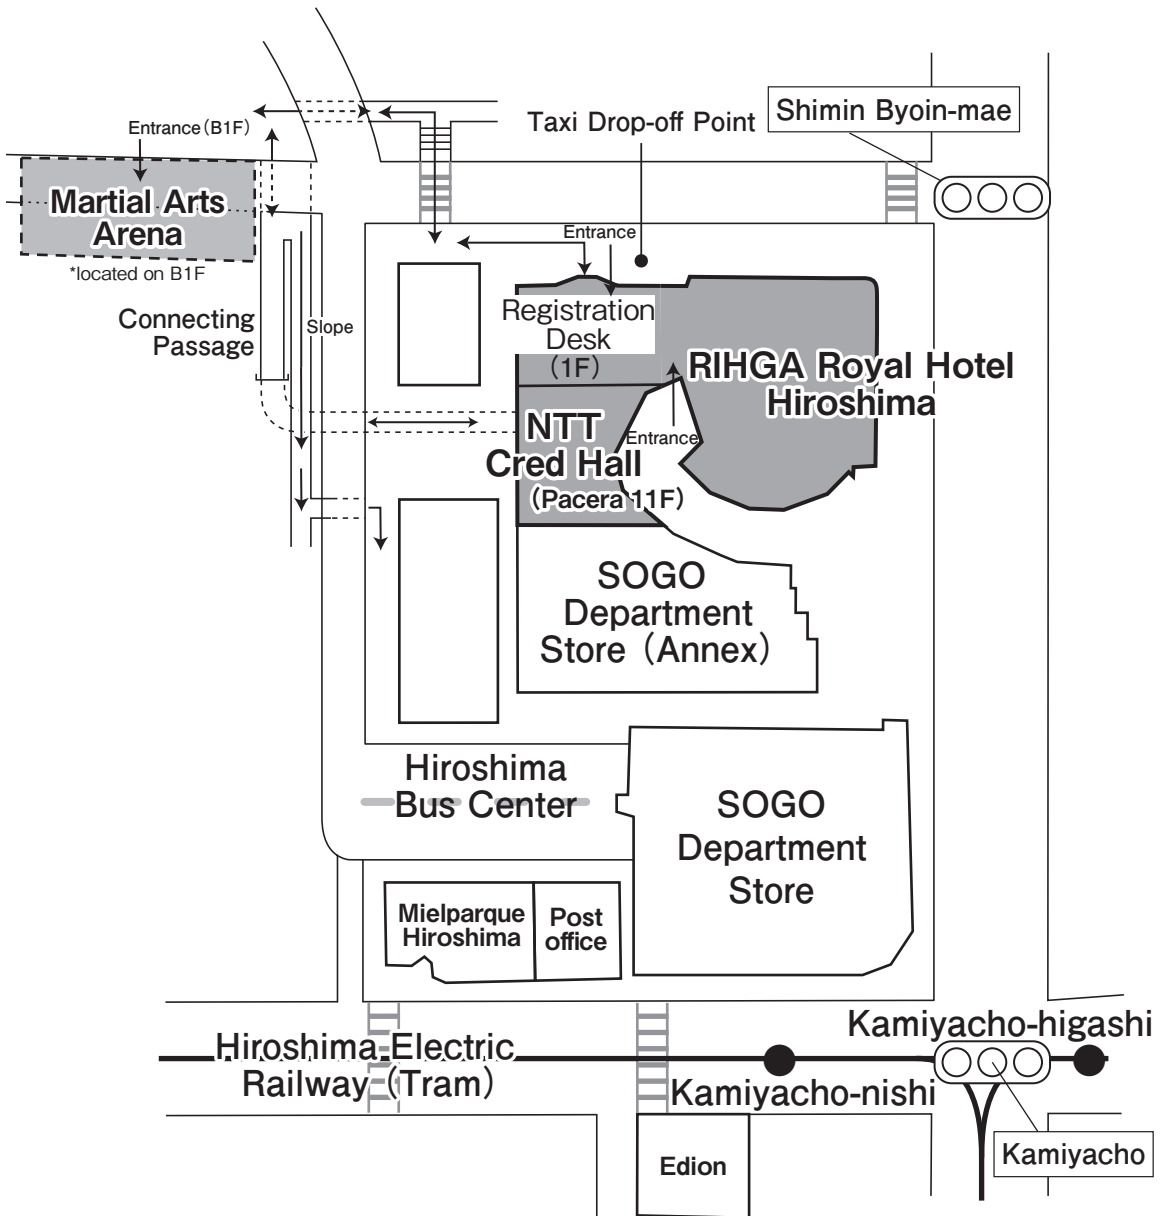

**RIHGA Royal Hotel Hiroshima
NTT Cred Hall**