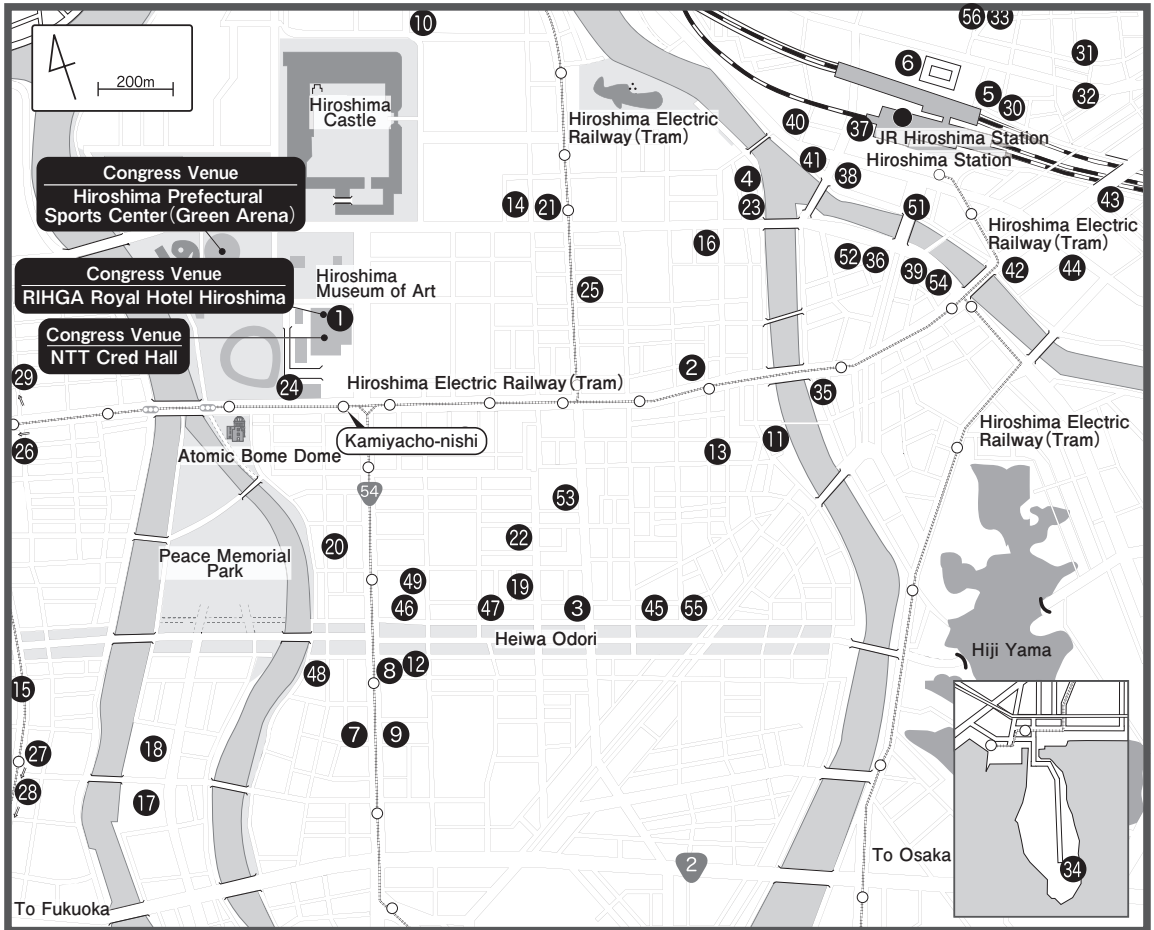

# 【Access Map】

# 【Hotel Map】

Please refer to the next page for the name of hotels.

HOTEL	No.
RIHGA Royal Hotel Hiroshima	1
Chisun Hotel Hiroshima	2
Hiroshima Tokyu REI Hotel <former : TokyuBizfort>	3
Hotel JAL City Hiroshima	4
Sheraton Hiroshima Hotel	5
Hotel Granvia Hiroshima	6
Comfort Hotel Hiroshima Otemachi	7
Comfort Hotel Hiroshima Heiwa-Odori	8
Daiwa Roynet Hotel Hiroshima	9
KKR Hotel Hiroshima	10
Court Hotel Hiroshima	11
Dormy Inn Hiroshima	12
Blue Wave Inn Hiroshima	13
Unizo Inn Hiroshima	14
Sejour Fujita	15
Toyoko-Inn Hiroshima-Eki-Minamiguchi	16
ASTERPLAZA	17
Hiroshima City Bunka Koryu Kaikan	18
Hiroshima Rich Hotel Namiki-Dori	19
Park Side Hotel Hiroshima Heiwa-Koen-mae	20
Hiroshima Pacific Hotel	21
AREE Hotel Hiroshima Namiki-Dori	22
Hotel FLEX	23
Mielparque Hiroshima	24
Urbain Hiroshima Central	25
Hotel Provence'21 Hiroshima	26
Hiroshima-Sunplaza	27
Hiroshima Diamond Hotel	28

# 【Venue Map】

\*Please avoid using personal vehicles to reach the venue since there is no designated parking area for JSOG2017.  
 \*Since there is no pedestrian crossing on Kamiyacho intersection, please pass through the underground walkway.