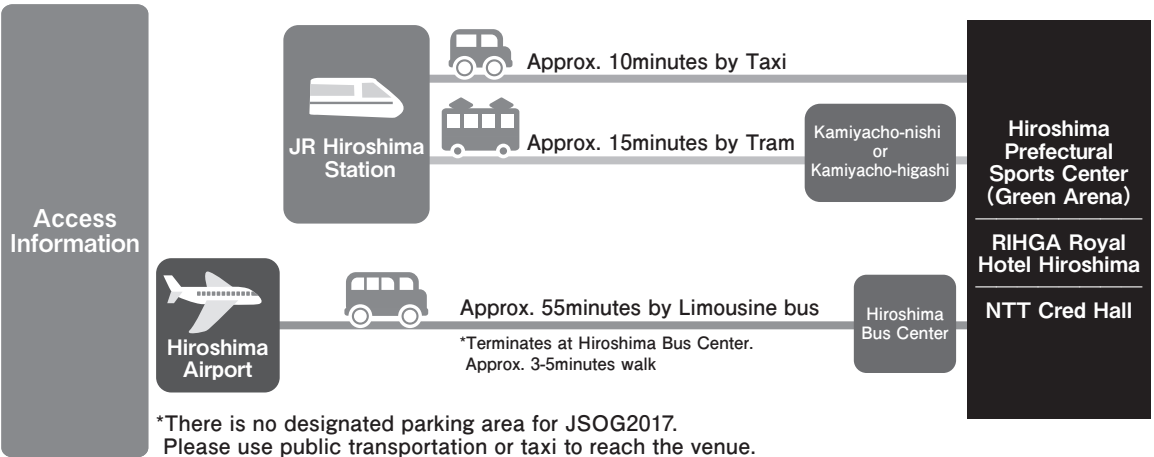

# 【Access Map】

# 【Hotel Map】

Please refer to the next page for the name of hotels.

HOTEL	No.
RIHGA Royal Hotel Hiroshima	1
Chisun Hotel Hiroshima	2
Hiroshima Tokyu REI Hotel <former : TokyuBizfort>	3
Hotel JAL City Hiroshima	4
Sheraton Hiroshima Hotel	5
Hotel Granvia Hiroshima	6
Comfort Hotel Hiroshima Otemachi	7
Comfort Hotel Hiroshima Heiwa-Odori	8
Daiwa Roynet Hotel Hiroshima	9
KKR Hotel Hiroshima	10
Court Hotel Hiroshima	11
Dormy Inn Hiroshima	12
Blue Wave Inn Hiroshima	13
Unizo Inn Hiroshima	14
Sejour Fujita	15
Toyoko-Inn Hiroshima-Eki-Minamiguchi	16
ASTERPLAZA	17
Hiroshima City Bunka Koryu Kaikan	18
Hiroshima Rich Hotel Namiki-Dori	19
Park Side Hotel Hiroshima Heiwa-Koen-mae	20
Hiroshima Pacific Hotel	21
AREE Hotel Hiroshima Namiki-Dori	22
Hotel FLEX	23
Mielparque Hiroshima	24
Urbain Hiroshima Central	25
Hotel Provence'21 Hiroshima	26
Hiroshima-Sunplaza	27
Hiroshima Diamond Hotel	28

# 【Venue Map】

\*Please avoid using personal vehicles to reach the venue since there is no designated parking area for JSOG2017.  
 \*Since there is no pedestrian crossing on Kamiyacho intersection, please pass through the underground walkway.