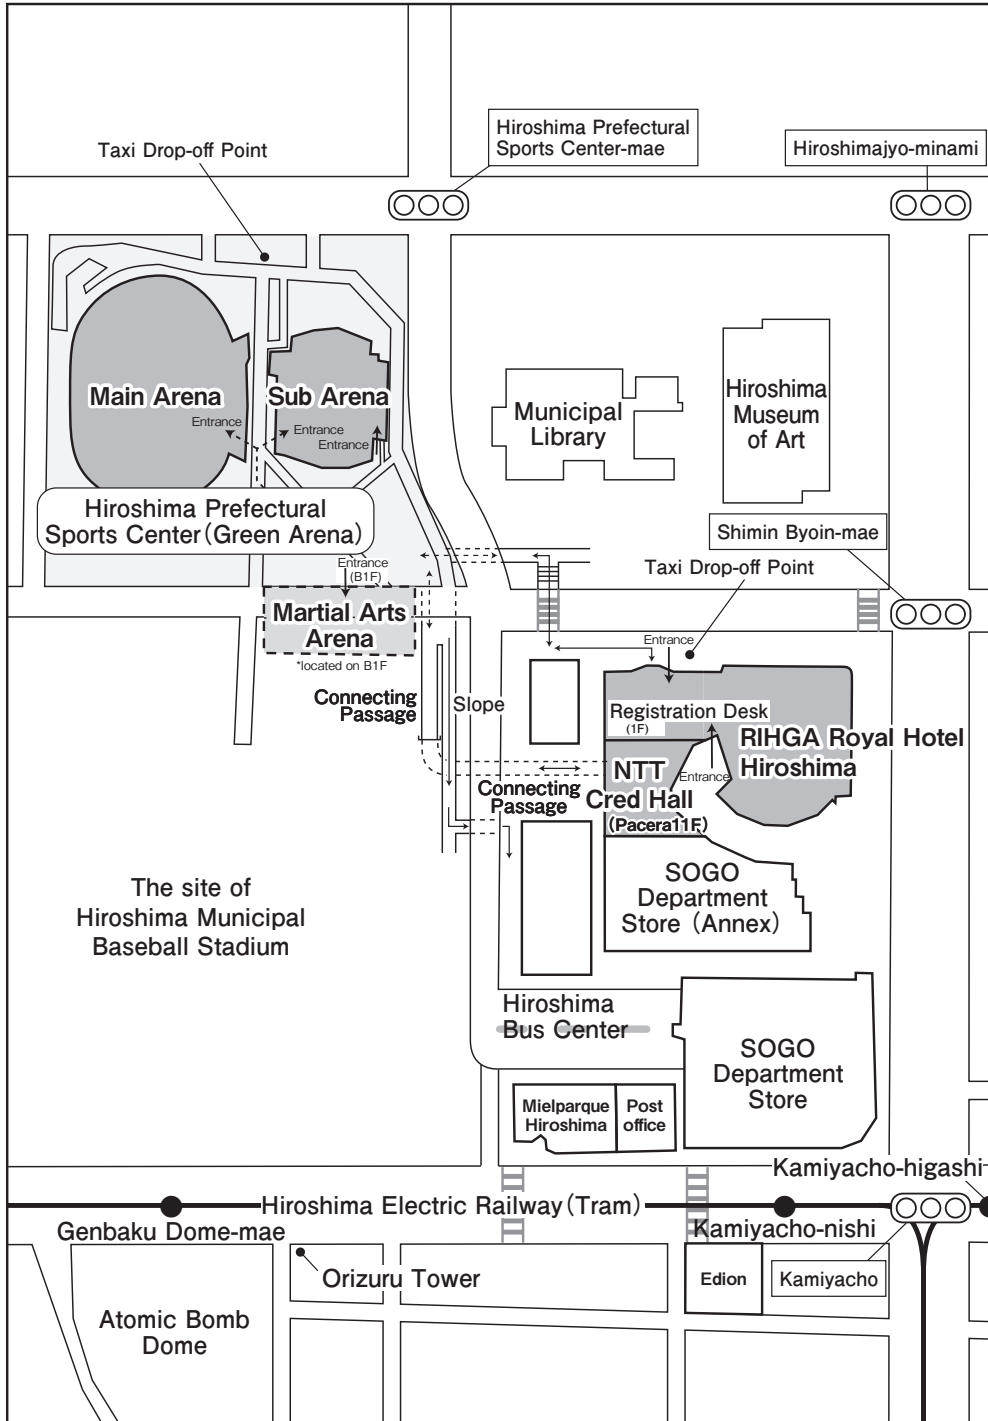

HOTEL	No.
RIHGA Royal Hotel Hiroshima	1
Chisun Hotel Hiroshima	2
Hiroshima Tokyu REI Hotel <former : TokyuBizfort>	3
Hotel JAL City Hiroshima	4
Sheraton Hiroshima Hotel	5
Hotel Granvia Hiroshima	6
Comfort Hotel Hiroshima Otemachi	7
Comfort Hotel Hiroshima Heiwa-Odori	8
Daiwa Roynet Hotel Hiroshima	9
KKR Hotel Hiroshima	10
Court Hotel Hiroshima	11
Dormy Inn Hiroshima	12
Blue Wave Inn Hiroshima	13
Unizo Inn Hiroshima	14
Sejour Fujita	15
Toyoko-Inn Hiroshima-Eki-Minamiguchi	16
ASTERPLAZA	17
Hiroshima City Bunka Koryu Kaikan	18
Hiroshima Rich Hotel Namiki-Dori	19
Park Side Hotel Hiroshima Heiwa-Koen-mae	20
Hiroshima Pacific Hotel	21
AREE Hotel Hiroshima Namiki-Dori	22
Hotel FLEX	23
Mielparque Hiroshima	24
Urbain Hiroshima Central	25
Hotel Provence'21 Hiroshima	26
Hiroshima-Sunplaza	27
Hiroshima Diamond Hotel	28

HOTEL	No.
HIROSHIMA Peace Hotel	29
Green Rich Hotel Hiroshima Shinkansen-guchi	30
Hotel Hiroshima Garden Palace	31
Urbain Hiroshima Exective	32
Hotel Zurich Toho 2001	33
Grand Prince Hotel Hiroshima	34
Hiroshima Intelligent Hotel Annex	35
Hiroshima Grand Intelligent Hotel	36
Via Inn Hiroshima	37
Hotel SUNPALACE	38
Hotel Century21 Hiroshima	39
Hotel New Hiroden	40
Hiroshima Ekimae Green Hotel	41
Ark Hotel Hiroshima Ekiminami	42
Hiroshima Intelligent Hotel	43
Vessel Inn Hiroshima Ekimael	44
Oriental Hotel Hiroshima	45
ANA Crowne Plaza Hiroshima	46
Mitsui Garden Hotel Hiroshima	47
Hotel Sunroute Hiroshima	48
Hotel Hokke Club Hiroshima	49
Hiroshima Kokusai Hotel	50
Hotel Kawashima	51
APA Hotel <Hiroshima-Ekimae Ohashi>	52
Hiroshima Washington Hotel	53
Toyoko-Inn Hiroshima-Eki-Mae-Ohashiminami	54
Toyoko-Inn Hiroshima-Heiwa-dori	55
Toyoko-Inn Hiroshima-Eki-Shinkansen-guchi	56

【Venue Map】

*Please avoid using personal vehicles to reach the venue since there is no designated parking area for JSOG2017.
*Since there is no pedestrian crossing on Kamiyacho intersection, please pass through the underground walkway.